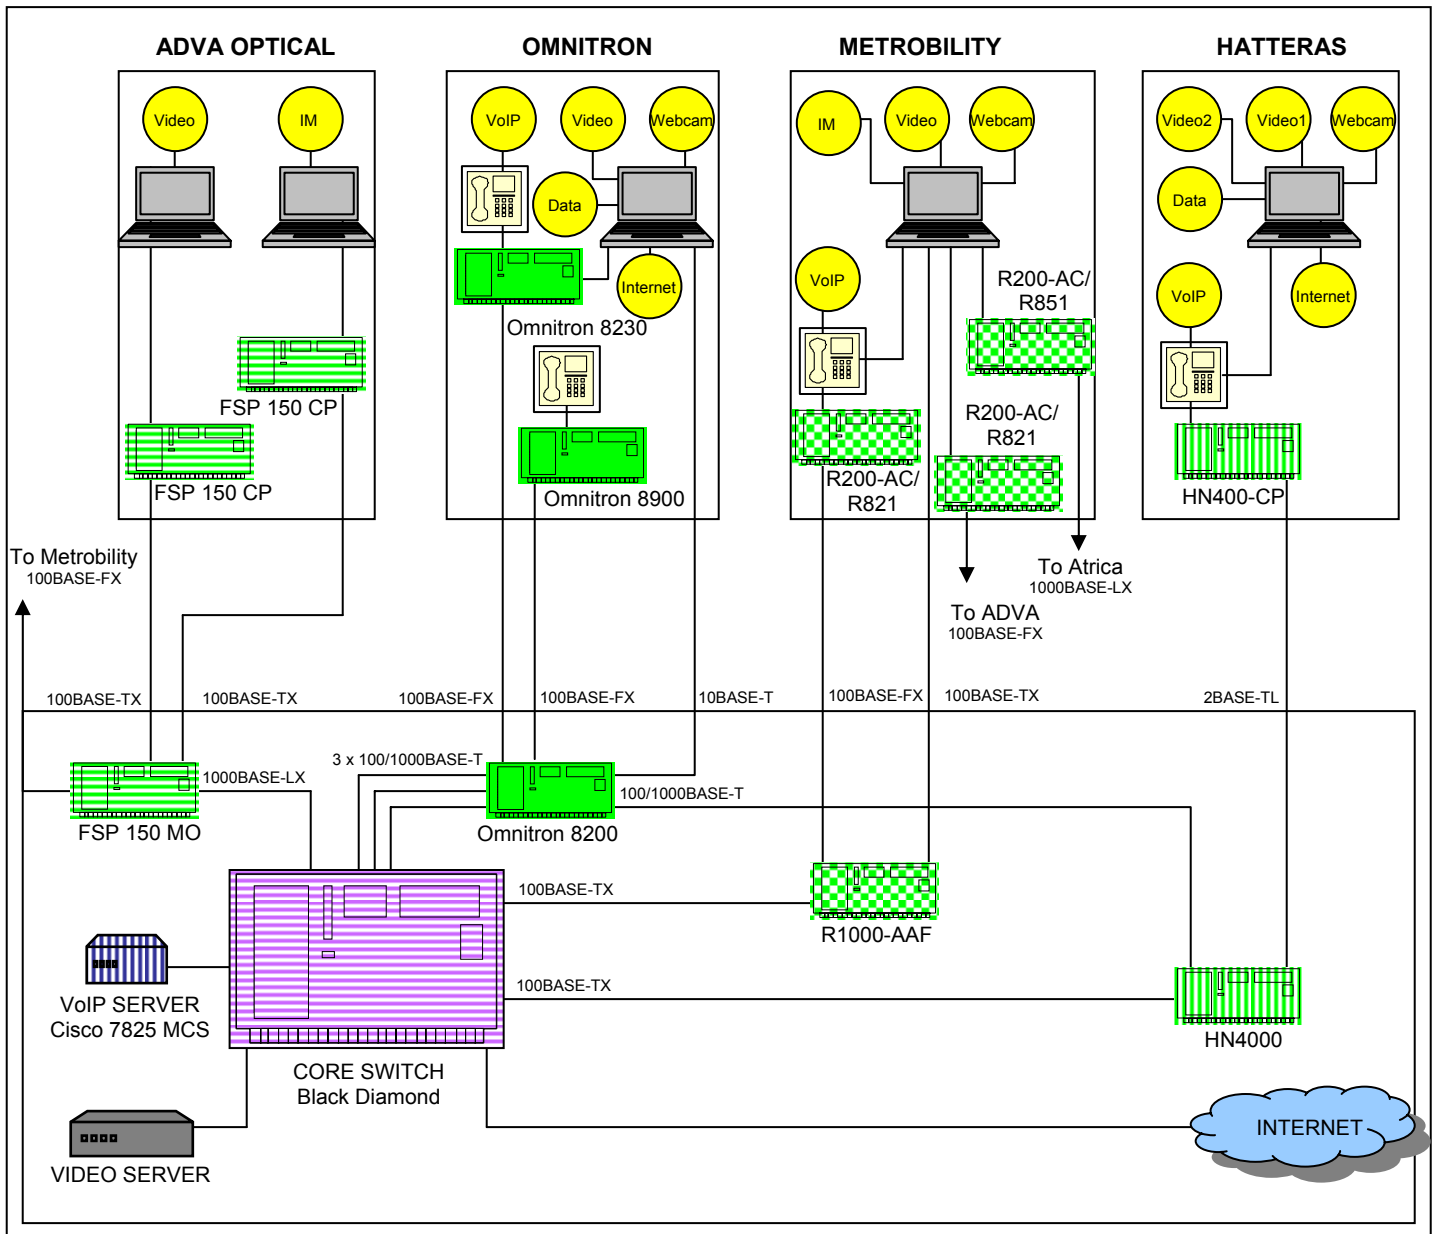

Service Aware Infrastructure

The *Service Aware Infrastructure* Application and Technology Area demonstrates that Carrier Ethernet gives service providers an intelligent network infrastructure capable of adapting to the specific requirements of the services present within it. The network built from **Corrigent**, **Riverstone**, **Tellabs**, **Cisco**, and **Ixia** equipment demonstrates a service aware infrastructure capable of delivering triple play services over a converged infrastructure.

CORRIGENT

RIVERSTONE

TELLABS

CISCO

IXIA

Connectivity Between Businesses

The *Connectivity Between Businesses* Application and Technology Area demonstrates that Ethernet access technology is the perfect complement to the Carrier Ethernet metro core. The network built from **Adva**, **Omnitron**, **Metrobility** and **Hatteras Networks** equipment showcases a variety of innovative solutions and technologies for extending the Carrier Ethernet network into the access network.

IP-TV

The *IP-TV* Application and Technology Area demonstrates the high availability capabilities of Carrier Ethernet networks that are necessary in order to successfully deliver video services such as IP-TV. Offering the triple play services of voice, video and data is proven to maximize revenue and increase subscriber retention. **Extreme Networks, Diatem, Alcatel** and **Spirent** present innovative solutions for providing carrier-class resiliency for Ethernet networks.

Multi-Gigabit Internet Access

The *Multi-Gigabit Internet Access* Application and Technology Area demonstrates that ultra-high performance broadband Internet Access is possible due to Carrier Ethernet's high performance capabilities. The network built from **Luminous**, **Sunrise** and **World-wide Packets** equipment shows off their high performance Gigabit access solutions.