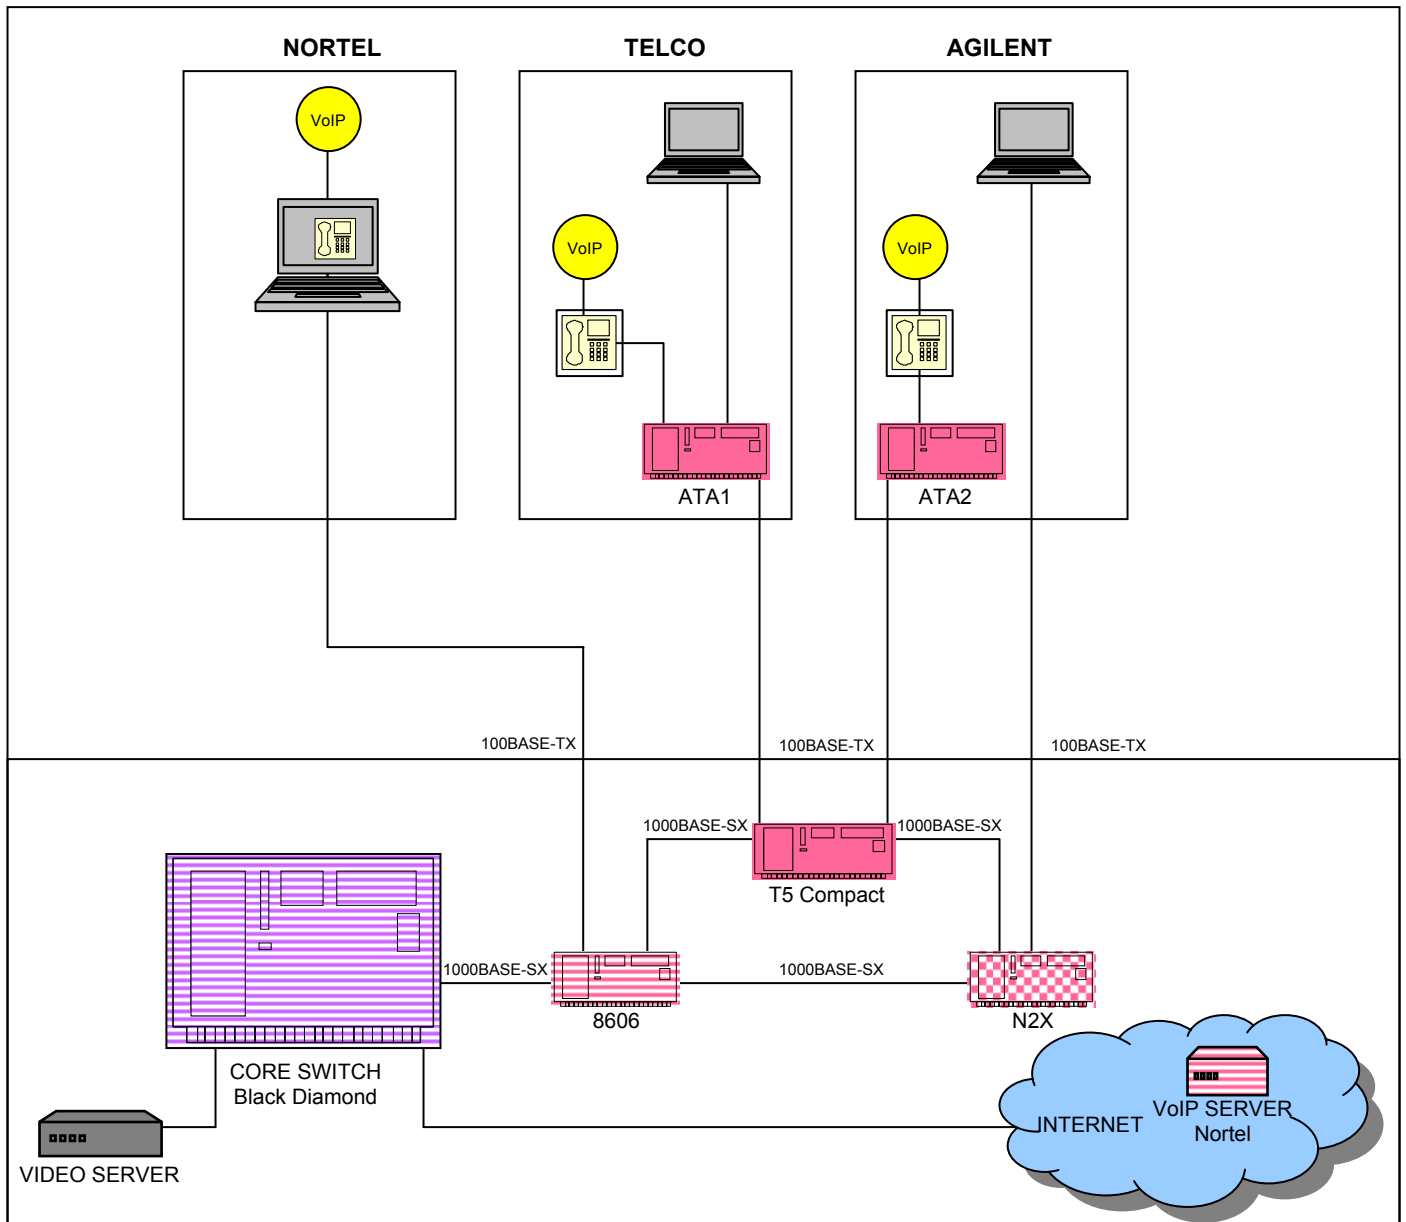

CORRIGENT

RIVERSTONE

TELLABS

CISCO

IXIA

Connectivity Between Businesses

The *Connectivity Between Businesses* Application and Technology Area demonstrates that Ethernet access technology is the perfect complement to the Carrier Ethernet metro core. The network built from **Adva**, **Omnitron**, **Metrobility** and **Hatteras Networks** equipment showcases a variety of innovative solutions and technologies for extending the Carrier Ethernet network into the access network.

Multi-Gigabit Internet Access

The *Multi-Gigabit Internet Access* Application and Technology Area demonstrates that ultra-high performance broadband Internet Access is possible due to Carrier Ethernet's high performance capabilities. The network built from **Luminous**, **Sunrise** and **World-wide Packets** equipment shows off their high performance Gigabit access solutions.

LUMINOUS

SUNRISE

WORLD WIDE PACKETS

Voice Over IP

The *Voice Over IP* Application and Technology Area demonstrates that one of the most popular applications for Carrier Ethernet is to offer Voice over IP for both business and residential subscribers. The network build from **Nortel**, **Telco Systems and Agilent** equipment lays out their solutions for next generation voice services over Ethernet-based provider networks.

Broadband Services Convergence

The *Broadband Services Convergence* Application and Technology Area demonstrates that Carrier Ethernet offers the promise of an infrastructure capable of supporting the requirements of converged broadband services. The network built from **Atrica**, **Fujitsu**, **Shenick** and **Cavaro** equipment demonstrates broadband converged services over a Carrier Ethernet infrastructure.