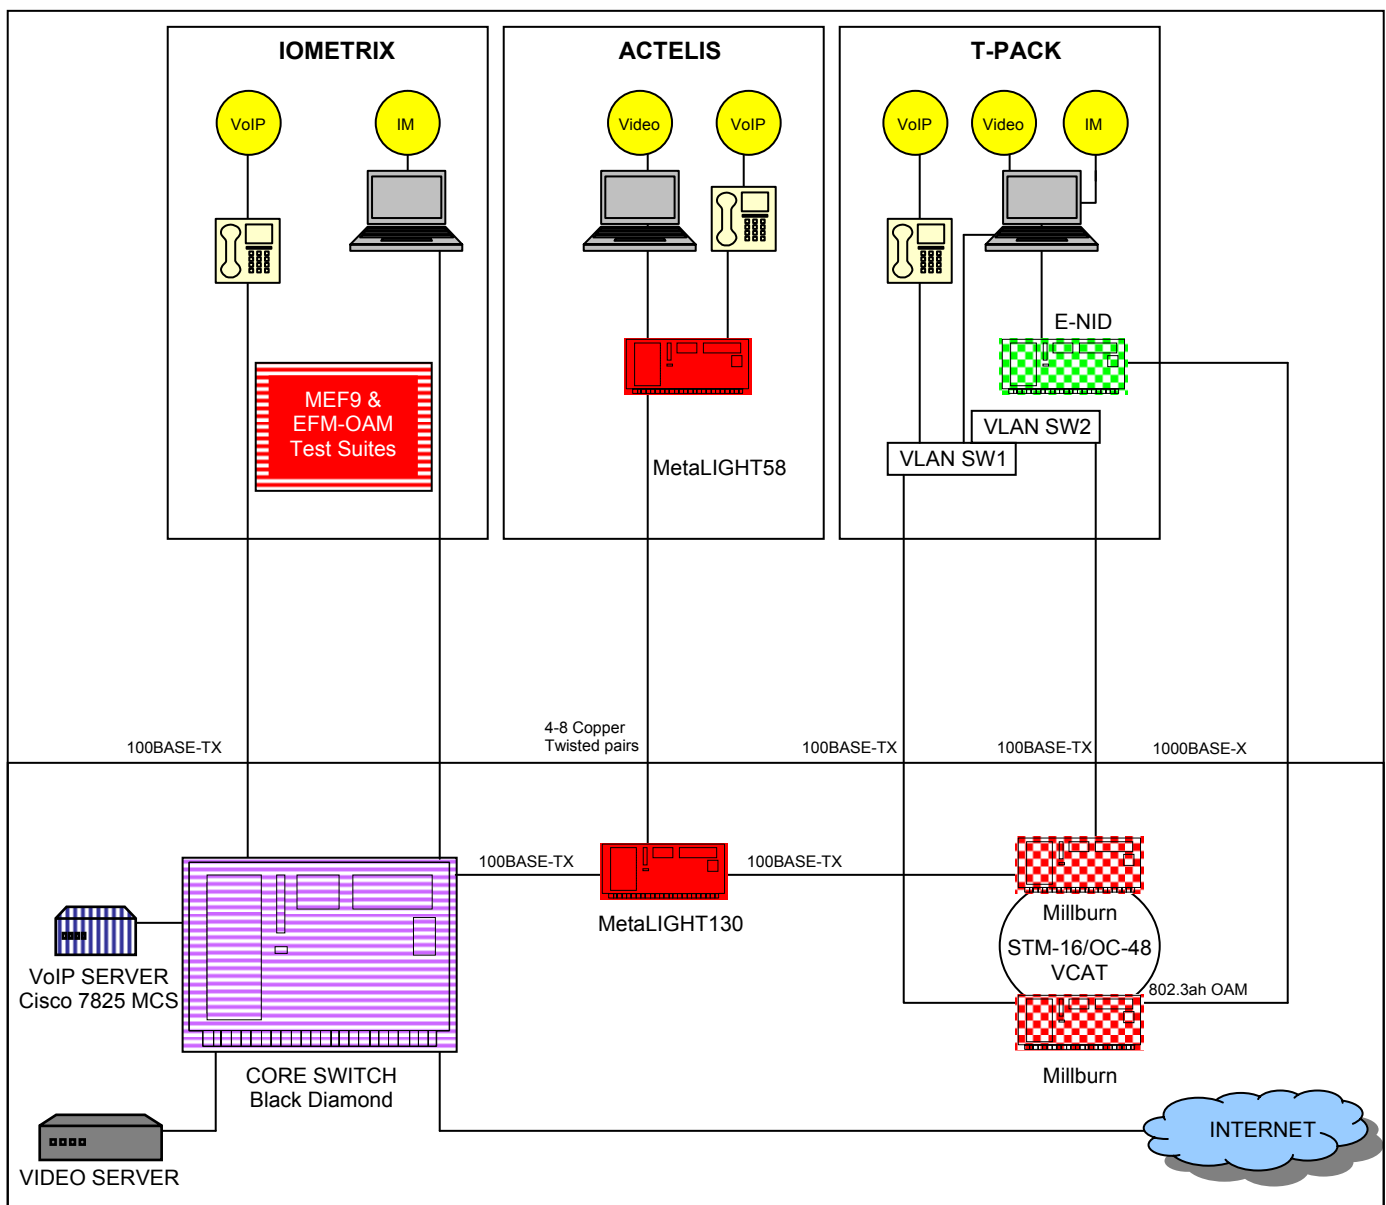

The MEF SuperDemo 2005 puts all eleven Metro Ethernet Forum Technical Specifications to work focusing on a broad spectrum of Triple Play applications organized into eight *Applications and Technology Areas* fully leveraging the power of Carrier Ethernet.

Interoperable Implementations of the 11 MEF Specifications

Each *Application and Technology Area* shows interoperable implementations of the eleven Metro Ethernet Forum technical specifications:

- MEF 1: Ethernet Services Model, Phase 1
- MEF 2: Requirements and Framework for Ethernet Service Protection in Metro Ethernet Networks
- MEF 3: Circuit Emulation Service Definitions, Framework and Requirements in Metro Ethernet Networks
- MEF 4: Metro Ethernet Network Architecture Framework - Part 1: Generic Framework
- MEF 5: Traffic Management Specification: Phase 1
- MEF 6: Ethernet Services Definitions - Phase 1
- MEF 7: EMS-NMS Information Model
- MEF 8: Implementation Agreement for the Emulation of PDH Circuits over Metro Ethernet Networks
- MEF 9: Abstract Test suite for Ethernet Services at the UNI
- MEF 10: Ethernet Services Attributes Phase 1
- MEF 11: User Network Interface (UNI) Requirements and Framework

Guaranteed Rate Internet Access

The *Guaranteed Rate Internet Access* Application and Technology Area demonstrates broadband Internet access services with verifiable SLA's, which are a mainstay of a Carrier's Ethernet Service offering. The network built from **Iometrix**, **Actelis** and **T-Pack** equipment demonstrates guaranteed rate access and documents the service levels using methodologies derived from the MEF certification program.