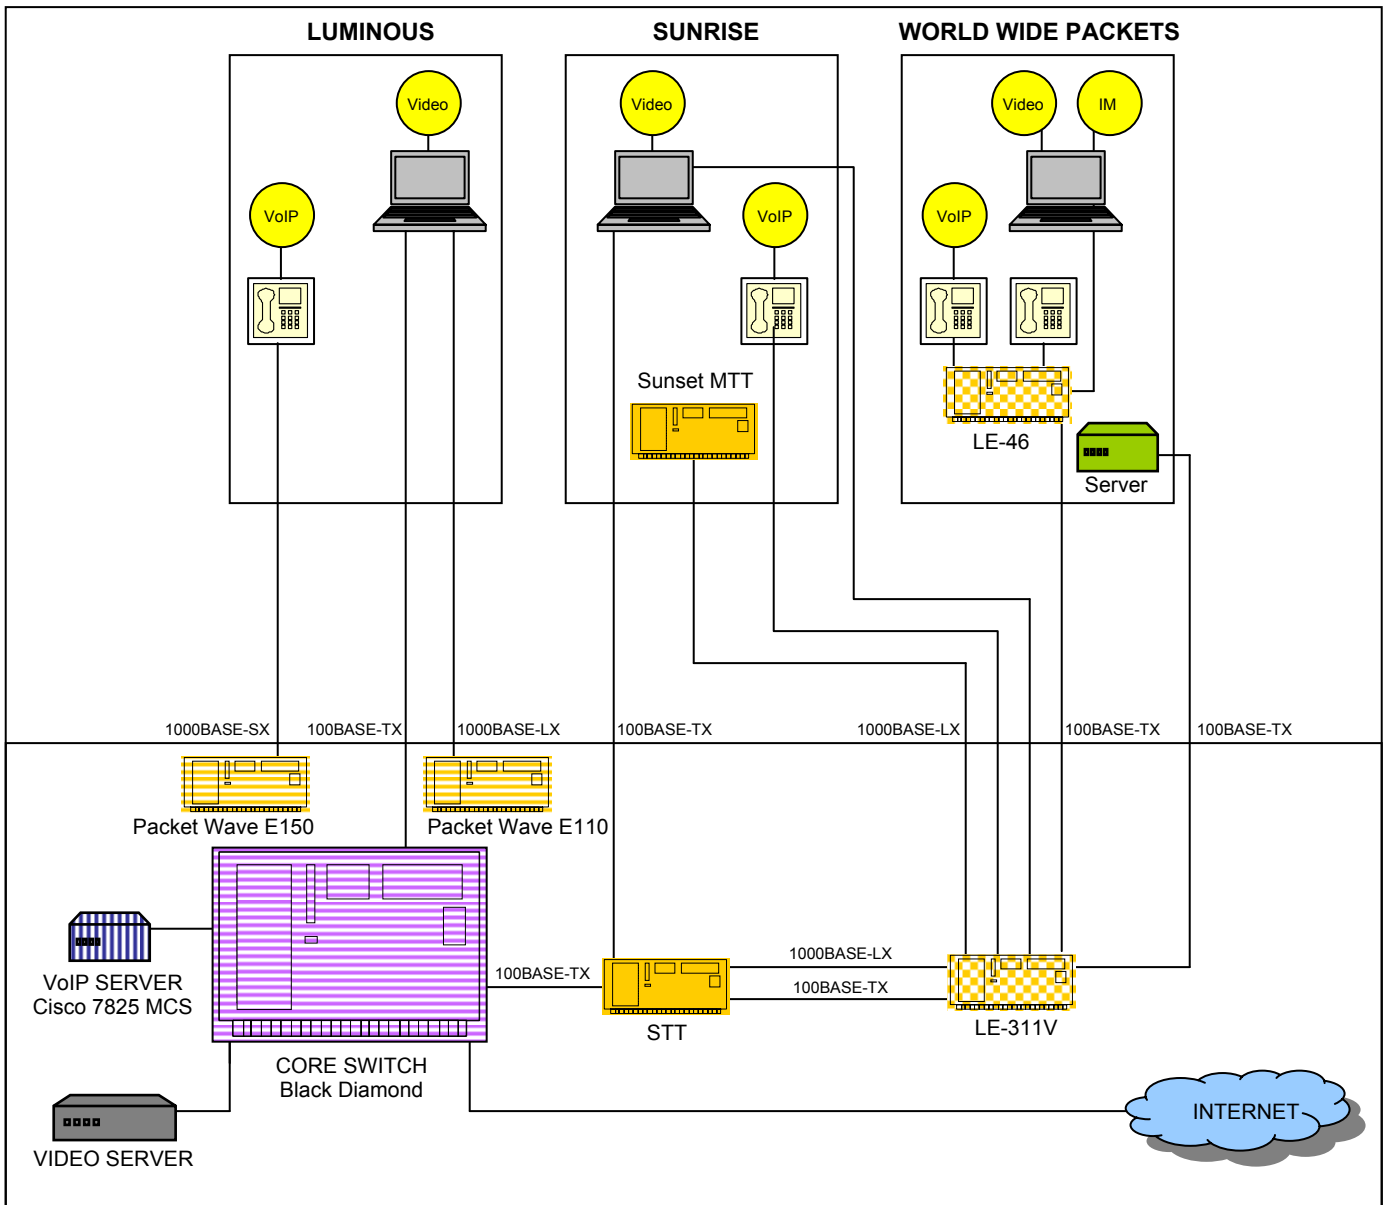

Multi-Gigabit Internet Access

The *Multi-Gigabit Internet Access* Application and Technology Area demonstrates that ultra-high performance broadband Internet Access is possible due to Carrier Ethernet's high performance capabilities. The network built from **Luminous**, **Sunrise** and **World-wide Packets** equipment shows off their high performance Gigabit access solutions.

LUMINOUS

SUNRISE

WORLD WIDE PACKETS