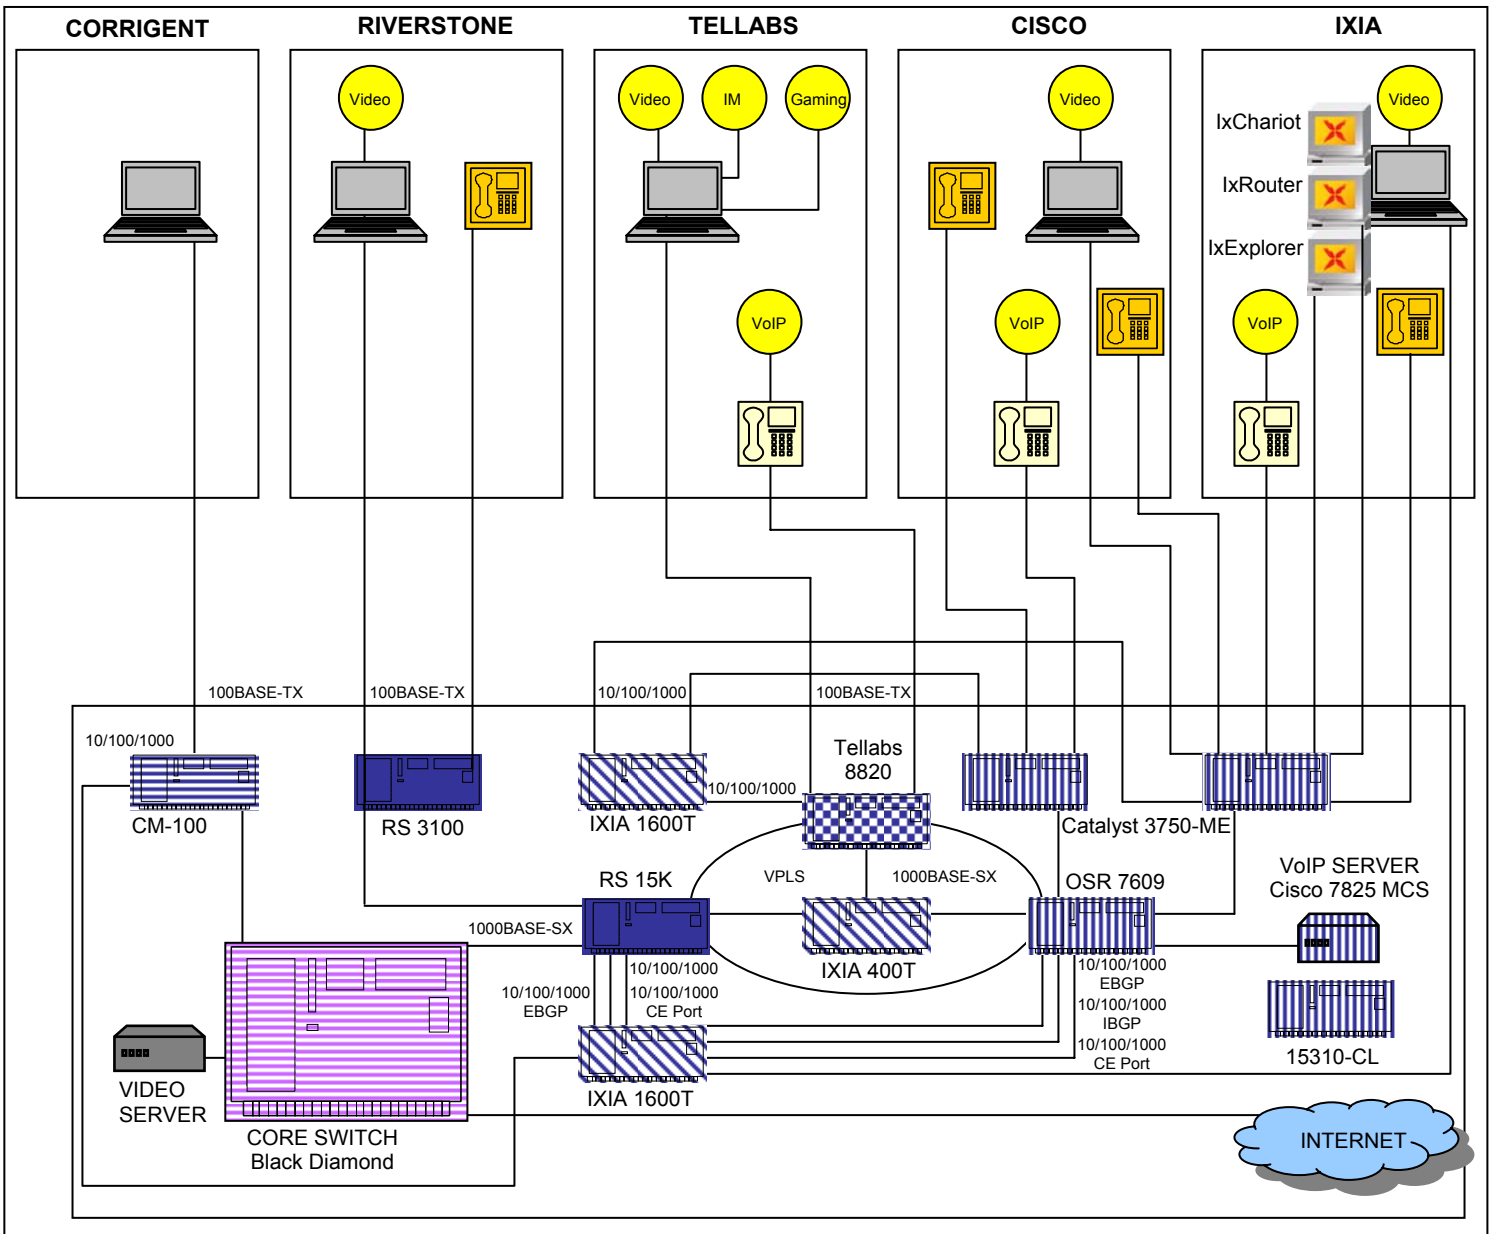

Service Aware Infrastructure

The *Service Aware Infrastructure* Application and Technology Area demonstrates that Carrier Ethernet gives service providers an intelligent network infrastructure capable of adapting to the specific requirements of the services present within it. The network built from **Corrigent**, **Riverstone**, **Tellabs**, **Cisco**, and **Ixia** equipment demonstrates a service aware infrastructure capable of delivering triple play services over a converged infrastructure.

CORRIGENT

RIVERSTONE

TELLABS

CISCO

IXIA