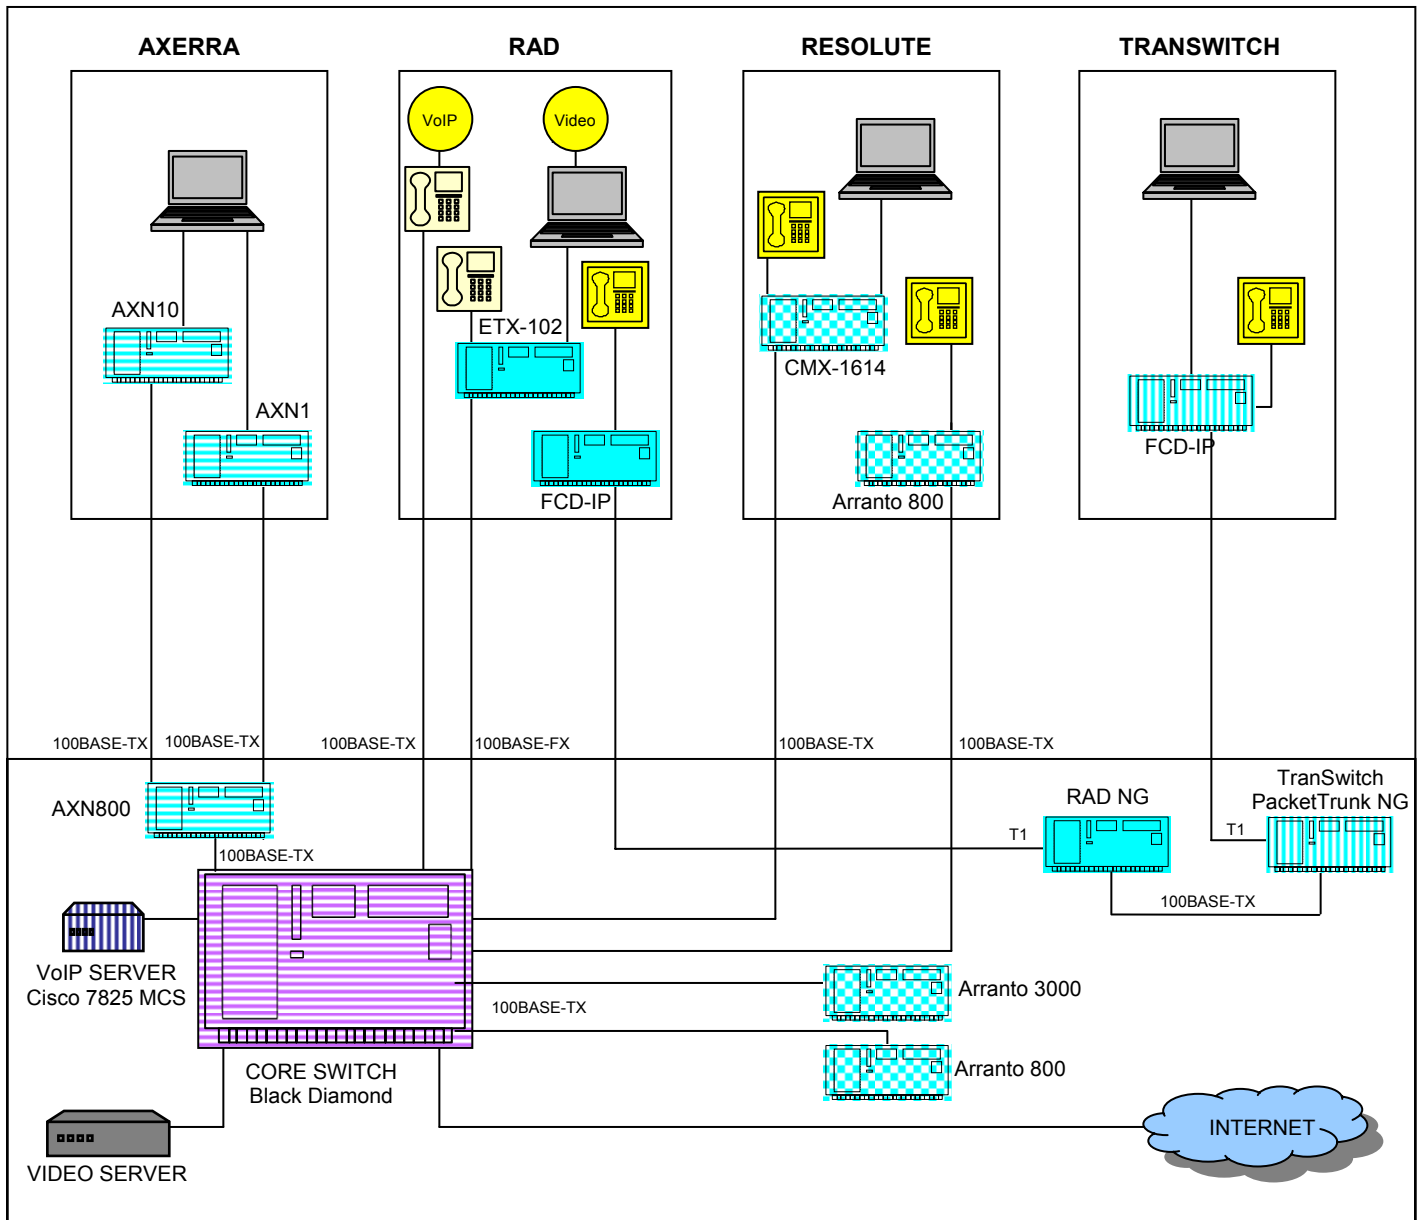

Interoperable Implementations of the 11 MEF Specifications

Each *Application and Technology Area* shows interoperable implementations of the eleven Metro Ethernet Forum technical specifications:

- MEF 1: Ethernet Services Model, Phase 1
- MEF 2: Requirements and Framework for Ethernet Service Protection in Metro Ethernet Networks
- MEF 3: Circuit Emulation Service Definitions, Framework and Requirements in Metro Ethernet Networks
- MEF 4: Metro Ethernet Network Architecture Framework - Part 1: Generic Framework
- MEF 5: Traffic Management Specification: Phase 1
- MEF 6: Ethernet Services Definitions - Phase 1
- MEF 7: EMS-NMS Information Model
- MEF 8: Implementation Agreement for the Emulation of PDH Circuits over Metro Ethernet Networks
- MEF 9: Abstract Test suite for Ethernet Services at the UNI
- MEF 10: Ethernet Services Attributes Phase 1
- MEF 11: User Network Interface (UNI) Requirements and Framework

Guaranteed Rate Internet Access

The *Guaranteed Rate Internet Access* Application and Technology Area demonstrates broadband Internet access services with verifiable SLA's, which are a mainstay of a Carrier's Ethernet Service offering. The network built from **Iometrix**, **Actelis** and **T-Pack** equipment demonstrates guaranteed rate access and documents the service levels using methodologies derived from the MEF certification program.

Circuit Emulation

The *Circuit Emulation Application and Technology Area* demonstrates that providing a smooth migration for circuit-based applications and services is fundamental to the success of Carrier Ethernet. The network built from **AXerra**, **RAD**, **Resolute**, and **Transwitch** equipment showcases their capabilities to support circuit-based services over Carrier Ethernet.