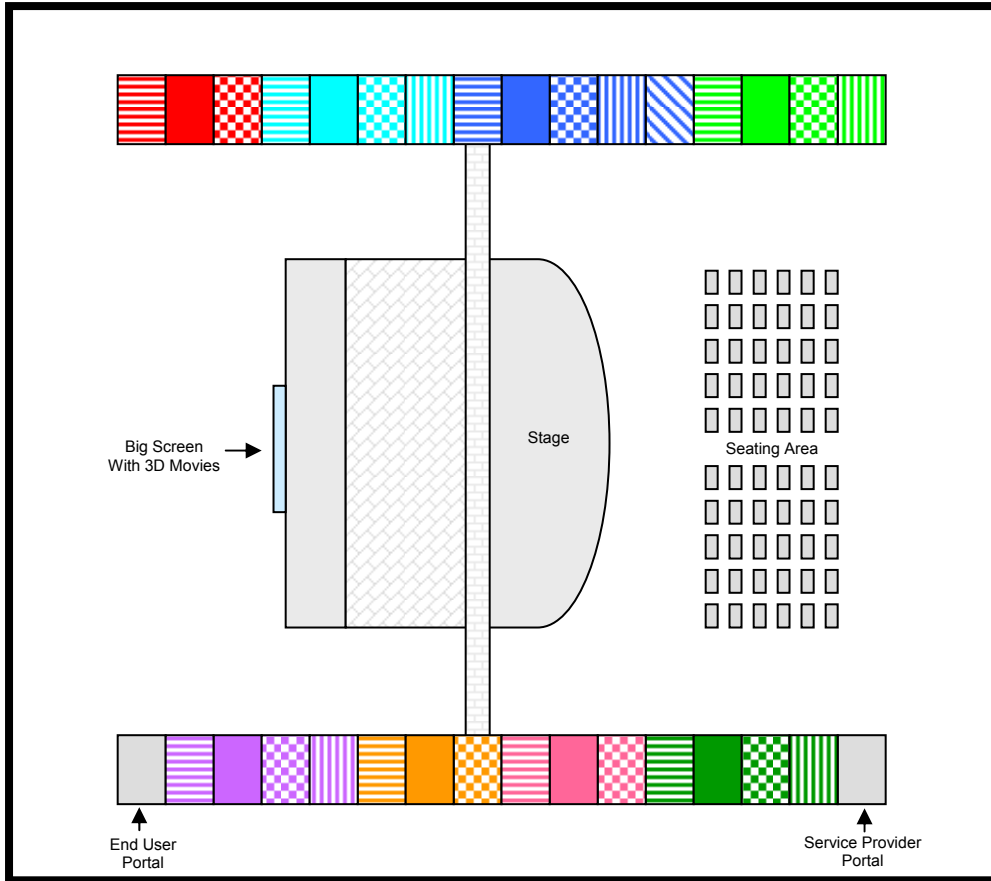

SUPERDEMO 2005 – Participating Member Companies

	Iometrix	} Guaranteed Rate Internet Access		Adva Optical	} Connectivity Between Businesses		Nortel	} Voice over IP
	Actelis			Omnitron			Telco	
	T-Pack			Metrobility			Agilent	
	Axerra	} Circuit Emulation		Hatteras	} IP-TV		Atrica	} Broadband Services Convergence
	RAD			Extreme			Fujitsu	
	Resolute			Alcatel			Shenick	
	Transwitch	} Service Aware Infrastructure		Spirent	} Multi-Gigabit Internet Access		Covaro	
	Corrigent			Luminous			Sunrise	
	Riverstone			W.W.Packets				
	Tellabs							
	Cisco							
	Ixia