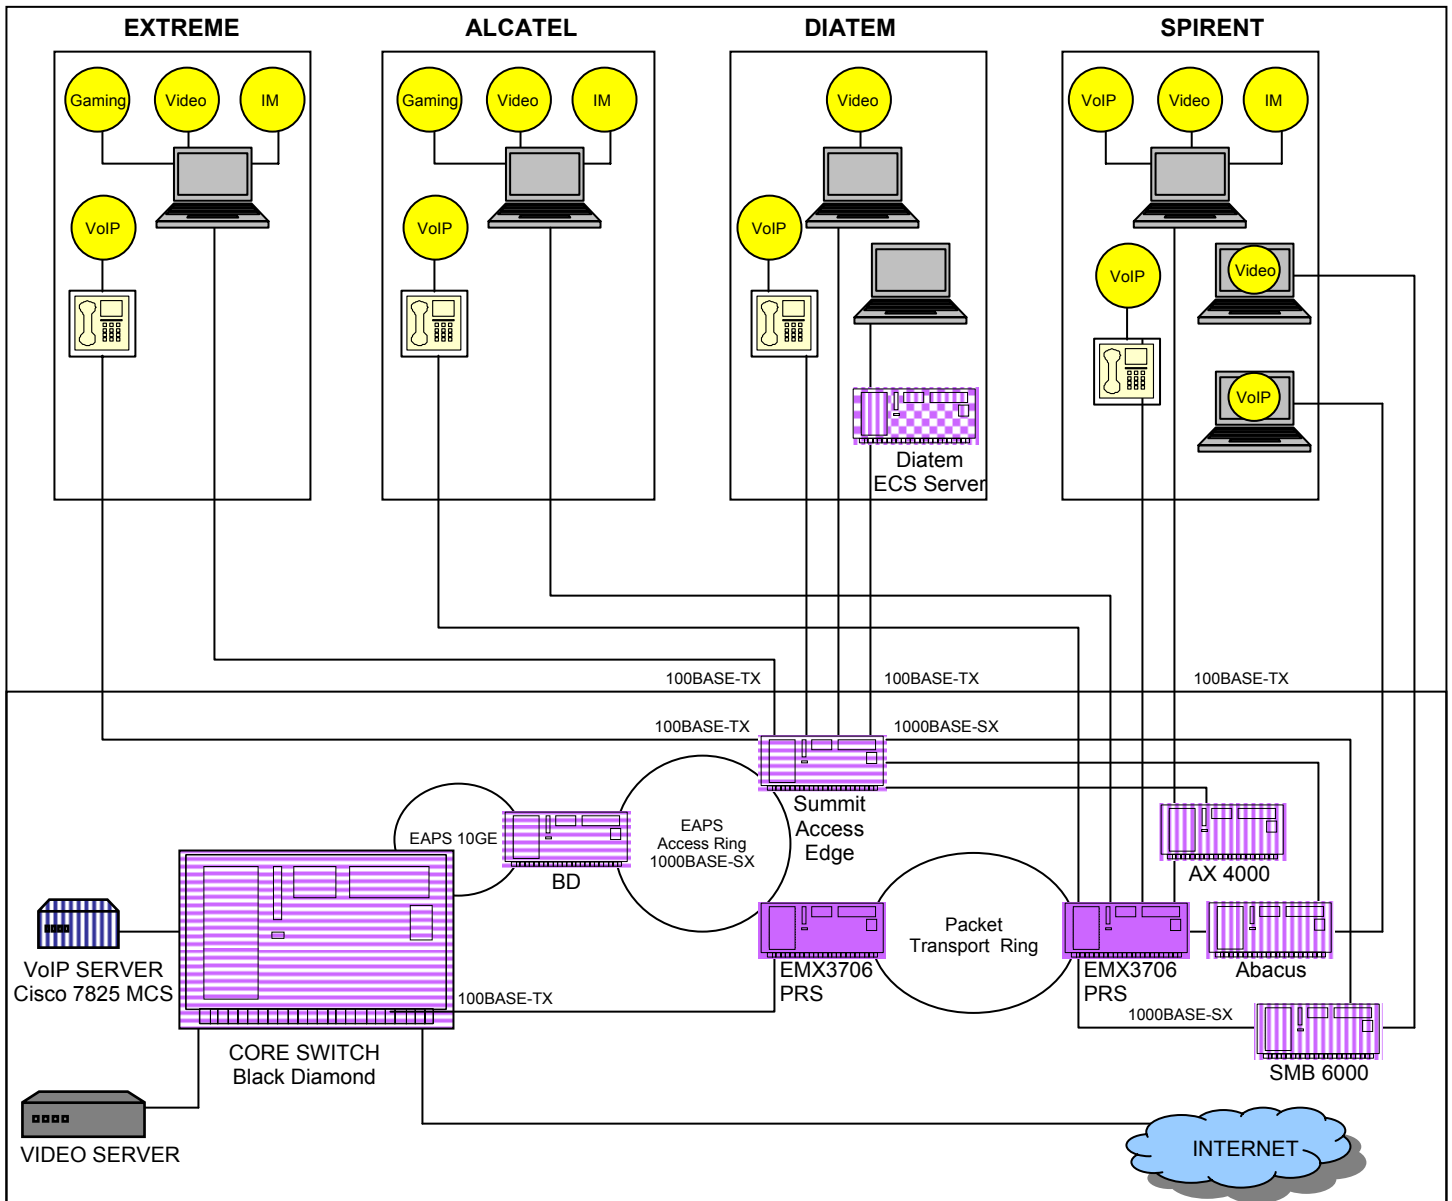

Circuit Emulation

The *Circuit Emulation Application and Technology Area* demonstrates that providing a smooth migration for circuit-based applications and services is fundamental to the success of Carrier Ethernet. The network built from **AXerra**, **RAD**, **Resolute**, and **Transwitch** equipment showcases their capabilities to support circuit-based services over Carrier Ethernet.

Service Aware Infrastructure

The *Service Aware Infrastructure* Application and Technology Area demonstrates that Carrier Ethernet gives service providers an intelligent network infrastructure capable of adapting to the specific requirements of the services present within it. The network built from **Corrigent**, **Riverstone**, **Tellabs**, **Cisco**, and **Ixia** equipment demonstrates a service aware infrastructure capable of delivering triple play services over a converged infrastructure.

CORRIGENT

RIVERSTONE

TELLABS

CISCO

IXIA

Connectivity Between Businesses

The *Connectivity Between Businesses* Application and Technology Area demonstrates that Ethernet access technology is the perfect complement to the Carrier Ethernet metro core. The network built from **Adva**, **Omnitron**, **Metrobility** and **Hatteras Networks** equipment showcases a variety of innovative solutions and technologies for extending the Carrier Ethernet network into the access network.

IP-TV

The *IP-TV* Application and Technology Area demonstrates the high availability capabilities of Carrier Ethernet networks that are necessary in order to successfully deliver video services such as IP-TV. Offering the triple play services of voice, video and data is proven to maximize revenue and increase subscriber retention. **Extreme Networks, Diatem, Alcatel** and **Spirent** present innovative solutions for providing carrier-class resiliency for Ethernet networks.